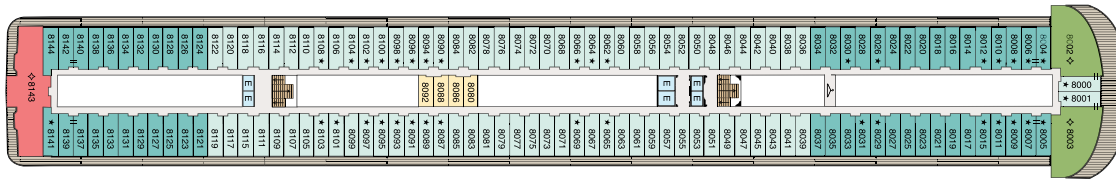

SHIPS' SPECIFICATIONS

Year Built: Marina 2011; Riviera 2012 | Re-Inspiration Dates: Riviera 2019; Marina 2021 | Gross Tonnage: 66,084 | Length: 784.9 feet  
 Beam: 105.64 feet | Cruising Speed: 20 knots | Guest Decks: 11 | Guest Capacity (Double Occupancy): 1,250  
 Staff Size: 800 | Guest-to-Staff Ratio: 1.56 to 1 | Nationality of Officers: European | Country of Registry: Marshall Islands

DECK 16

DECK 15

DECK 14

DECK 12

DECK 11

DECK 10

DECK 9

DECK 8

DECK 7

DECK 6

DECK 5

AFT

FORWARD