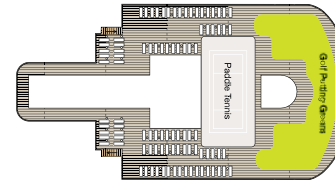

SHIPS' SPECIFICATIONS

Year Built: Marina 2011; Riviera 2012 | Re-Inspiration Dates: Riviera 2019; Marina 2021 | Gross Tonnage: 66,084 | Length: 784.9 feet  
 Beam: 105.64 feet | Cruising Speed: 20 knots | Guest Decks: 11 | Guest Capacity (Double Occupancy): 1,250  
 Staff Size: 800 | Guest-to-Staff Ratio: 1.56 to 1 | Nationality of Officers: European | Country of Registry: Marshall Islands

STATEROOM COLOUR LEGEND

OS	VS	OC	PH1
PH2	PH3	A1	A2
A3	A4	B1	B2
B3	B4	C	F
G			

SYMBOL LEGEND

- Restrooms
- E Elevator
- Launderette
- Connecting Staterooms
- Wheelchair Accessible
- ★ Triple with Sofa Bed
- ◇ 3rd and 4th guest occupancy available upon request; 3rd guest only occupancy available upon request in Owner's Suites

DECK 16

DECK 15

DECK 14

DECK 12

DECK 11

DECK 10

DECK 9

DECK 8