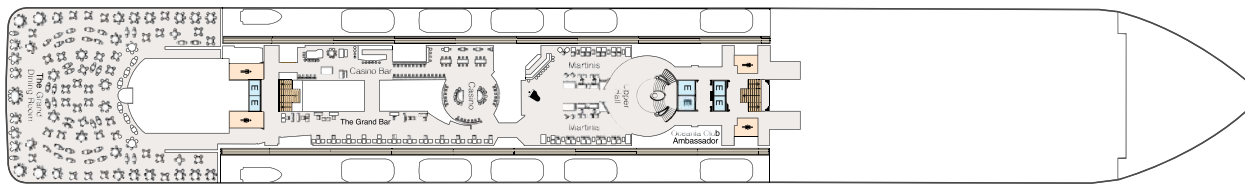

SHIPS' SPECIFICATIONS

Year Built: Marina 2011; Riviera 2012 | Re-Inspiration Dates: Riviera 2019; Marina 2021 | Gross Tonnage: 66,084 | Length: 784.9 feet  
 Beam: 105.64 feet | Cruising Speed: 20 knots | Guest Decks: 11 | Guest Capacity (Double Occupancy): 1,250  
 Staff Size: 800 | Guest-to-Staff Ratio: 1.56 to 1 | Nationality of Officers: European | Country of Registry: Marshall Islands

DECK 16

DECK 15

DECK 14

DECK 12

DECK 11

DECK 10

DECK 9

DECK 8

DECK 7

DECK 6

DECK 5

AFT

FORWARD