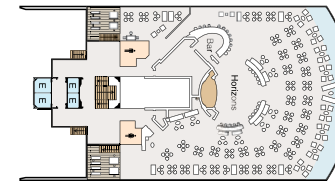

SHIPS' SPECIFICATIONS

Year Built: Marina 2011; Riviera 2012 | Re-Inspiration Dates: Riviera 2019; Marina 2021 | Gross Tonnage: 66,084 | Length: 784.9 feet  
 Beam: 105.64 feet | Cruising Speed: 20 knots | Guest Decks: 11 | Guest Capacity (Double Occupancy): 1,250  
 Staff Size: 800 | Guest-to-Staff Ratio: 1.56 to 1 | Nationality of Officers: European | Country of Registry: Marshall Islands

STATEROOM COLOUR LEGEND

OS	VS	OC	PH1
PH2	PH3	A1	A2
A3	A4	B1	B2
B3	B4	C	F
G			

SYMBOL LEGEND

- Restrooms
- E Elevator
- Launderette
- Connecting Staterooms
- Wheelchair Accessible
- ★ Triple with Sofa Bed
- ◇ 3rd and 4th guest occupancy available upon request; 3rd guest only occupancy available upon request in Owner's Suites

DECK 16

DECK 15

DECK 14

DECK 12

DECK 11

DECK 10

DECK 9

DECK 8