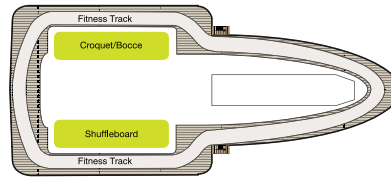

SHIPS' SPECIFICATIONS

Year Built: Marina 2011; Riviera 2012 | Re-Inspiration Dates: Riviera 2019; Marina 2021 | Gross Tonnage: 66,084 | Length: 784.9 feet  
 Beam: 105.64 feet | Cruising Speed: 20 knots | Guest Decks: 11 | Guest Capacity (Double Occupancy): 1,250  
 Staff Size: 800 | Guest-to-Staff Ratio: 1.56 to 1 | Nationality of Officers: European | Country of Registry: Marshall Islands

STATEROOM COLOUR LEGEND

OS	VS	OC	PH1
PH2	PH3	A1	A2
A3	A4	B1	B2
B3	B4	C	F
G			

SYMBOL LEGEND

- Restrooms
- E Elevator
- Launderette
- Connecting Staterooms
- Wheelchair Accessible
- ★ Triple with Sofa Bed
- ◇ 3rd and 4th guest occupancy available upon request; 3rd guest only occupancy available upon request in Owner's Suites

DECK 16

DECK 15

DECK 14

DECK 12

DECK 11

DECK 10

DECK 9

DECK 8