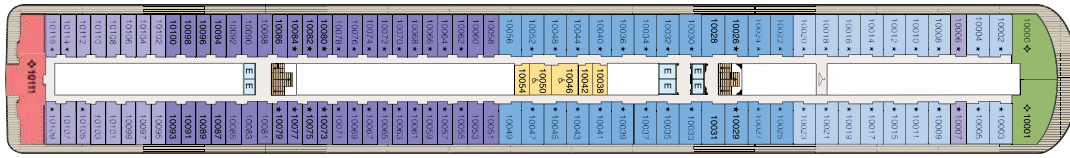

SHIPS' SPECIFICATIONS

Year Built: Marina 2011; Riviera 2012 | Re-Inspiration Dates: Riviera 2019; Marina 2021 | Gross Tonnage: 66,084 | Length: 784.9 feet  
 Beam: 105.64 feet | Cruising Speed: 20 knots | Guest Decks: 11 | Guest Capacity (Double Occupancy): 1,250  
 Staff Size: 800 | Guest-to-Staff Ratio: 1.56 to 1 | Nationality of Officers: European | Country of Registry: Marshall Islands

DECK 16

DECK 15

DECK 14

DECK 12

DECK 11

DECK 10

DECK 9

DECK 8

DECK 7

DECK 6

DECK 5

AFT

FORWARD