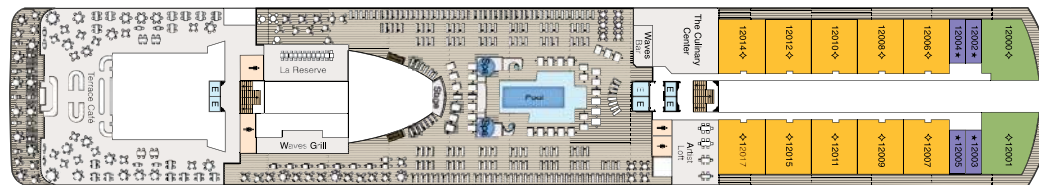

SHIPS' SPECIFICATIONS

Year Built: Marina 2011; Riviera 2012 | Re-Inspiration Dates: Riviera 2019; Marina 2021 | Gross Tonnage: 66,084 | Length: 784.9 feet  
 Beam: 105.64 feet | Cruising Speed: 20 knots | Guest Decks: 11 | Guest Capacity (Double Occupancy): 1,250  
 Staff Size: 800 | Guest-to-Staff Ratio: 1.56 to 1 | Nationality of Officers: European | Country of Registry: Marshall Islands

STATEROOM COLOUR LEGEND

OS	VS	OC	PH1
PH2	PH3	A1	A2
A3	A4	B1	B2
B3	B4	C	F
G			

SYMBOL LEGEND

- Restrooms
- E Elevator
- Launderette
- Connecting Staterooms
- Wheelchair Accessible
- ★ Triple with Sofa Bed
- ◇ 3rd and 4th guest occupancy available upon request; 3rd guest only occupancy available upon request in Owner's Suites

DECK 16

DECK 15

DECK 14

DECK 12

DECK 11

DECK 10

DECK 9

DECK 8