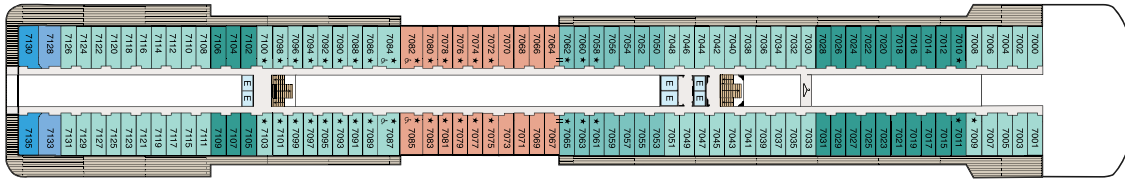

SHIPS' SPECIFICATIONS

Year Built: Marina 2011; Riviera 2012 | Re-Inspiration Dates: Riviera 2019; Marina 2021 | Gross Tonnage: 66,084 | Length: 784.9 feet  
 Beam: 105.64 feet | Cruising Speed: 20 knots | Guest Decks: 11 | Guest Capacity (Double Occupancy): 1,250  
 Staff Size: 800 | Guest-to-Staff Ratio: 1.56 to 1 | Nationality of Officers: European | Country of Registry: Marshall Islands

DECK 16

DECK 15

DECK 14

DECK 12

DECK 11

DECK 10

DECK 9

DECK 8

DECK 7

DECK 6

DECK 5

AFT

FORWARD