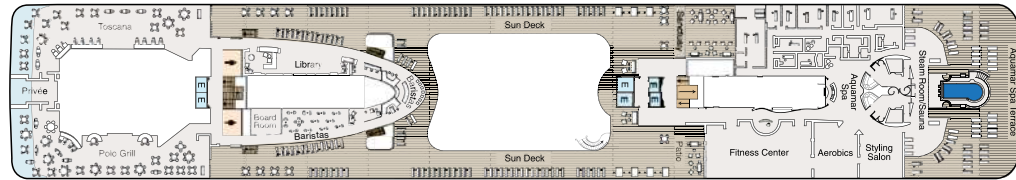

SHIPS' SPECIFICATIONS

Year Built: Marina 2011; Riviera 2012 | Re-Inspiration Dates: Riviera 2019; Marina 2021 | Gross Tonnage: 66,084 | Length: 784.9 feet  
 Beam: 105.64 feet | Cruising Speed: 20 knots | Guest Decks: 11 | Guest Capacity (Double Occupancy): 1,250  
 Staff Size: 800 | Guest-to-Staff Ratio: 1.56 to 1 | Nationality of Officers: European | Country of Registry: Marshall Islands

STATEROOM COLOUR LEGEND

OS	VS	OC	PH1
PH2	PH3	A1	A2
A3	A4	B1	B2
B3	B4	C	F
G			

SYMBOL LEGEND

- Restrooms
- E Elevator
- Launderette
- Connecting Staterooms
- Wheelchair Accessible
- ★ Triple with Sofa Bed
- ◇ 3rd and 4th guest occupancy available upon request; 3rd guest only occupancy available upon request in Owner's Suites

DECK 16

DECK 15

DECK 14

DECK 12

DECK 11

DECK 10

DECK 9

DECK 8