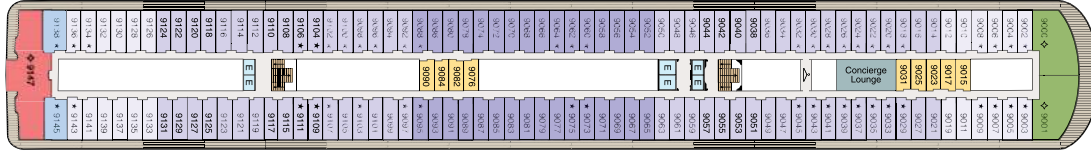

SHIPS' SPECIFICATIONS

Year Built: Marina 2011; Riviera 2012 | Re-Inspiration Dates: Riviera 2019; Marina 2021 | Gross Tonnage: 66,084 | Length: 784.9 feet  
 Beam: 105.64 feet | Cruising Speed: 20 knots | Guest Decks: 11 | Guest Capacity (Double Occupancy): 1,250  
 Staff Size: 800 | Guest-to-Staff Ratio: 1.56 to 1 | Nationality of Officers: European | Country of Registry: Marshall Islands

STATEROOM COLOUR LEGEND

OS	VS	OC	PH1
PH2	PH3	A1	A2
A3	A4	B1	B2
B3	B4	C	F
G			

SYMBOL LEGEND

- Restrooms
- E Elevator
- Launderette
- Connecting Staterooms
- Wheelchair Accessible
- ★ Triple with Sofa Bed
- ◇ 3rd and 4th guest occupancy available upon request; 3rd guest only occupancy available upon request in Owner's Suites

DECK 16

DECK 15

DECK 14

DECK 12

DECK 11

DECK 10

DECK 9

DECK 8

DECK 7

DECK 6

DECK 5

AFT

FORWARD