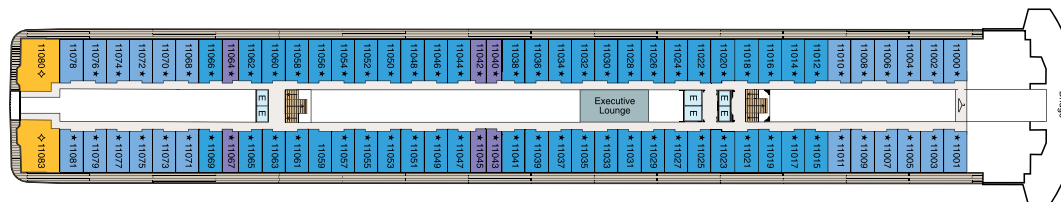

SHIPS' SPECIFICATIONS

Year Built: Marina 2011; Riviera 2012 | Re-Inspiration Dates: Riviera 2019; Marina 2021 | Gross Tonnage: 66,084 | Length: 784.9 feet  
 Beam: 105.64 feet | Cruising Speed: 20 knots | Guest Decks: 11 | Guest Capacity (Double Occupancy): 1,250  
 Staff Size: 800 | Guest-to-Staff Ratio: 1.56 to 1 | Nationality of Officers: European | Country of Registry: Marshall Islands

STATEROOM COLOUR LEGEND

OS	VS	OC	PH1
PH2	PH3	A1	A2
A3	A4	B1	B2
B3	B4	C	F
G			

SYMBOL LEGEND

- Restrooms
- E Elevator
- Launderette
- Connecting Staterooms
- Wheelchair Accessible
- ★ Triple with Sofa Bed
- ◇ 3rd and 4th guest occupancy available upon request; 3rd guest only occupancy available upon request in Owner's Suites

DECK 16

DECK 15

DECK 14

DECK 12

DECK 11

DECK 10

DECK 9

DECK 8

DECK 7

DECK 6

DECK 5

AFT

FORWARD