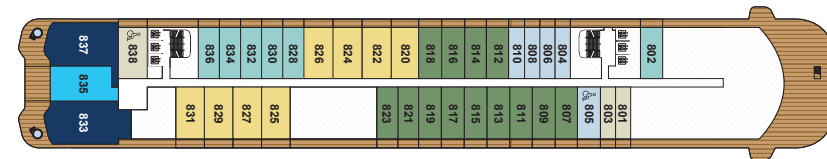

ILMA

In 2024 our newest superyacht, *Ilma*, embarks on inaugural voyages in the Mediterranean. With the highest ratio of space per guest at sea, *Ilma* features 224 suites — all with private terraces — and offers two new upper suite categories measuring more than 1,000 square feet. On board you will also find signature spaces such as The Ritz-Carlton Spa® and an expanded Marina where you can take in the seaside views while sipping a craft cocktail or enjoy water sports directly from the yacht.

SPECIFICATIONS

- GUEST CAPACITY _____ 448
- OFFICER AND CREW _____ 374
- TOTAL SUITES _____ 224
- TONNAGE _____ 46,750
- LENGTH _____ 790 FEET / 241 METERS
- WIDTH _____ 95.5 FEET / 29.1 METERS
- GUEST DECKS _____ 8
- BUILT _____ 2024
- YACHT'S REGISTRY _____ MALTA

DECK 10

DECK 10

- MISTRAL
- MISTRAL BAR
- THE POOL BAR
- THE POOL

DECK 9

DECK 9

- THE OBSERVATION TERRACE
- SUITES 901 – 938

DECK 8

DECK 8

- SUITES 801 – 838

DECK 7

DECK 7

- SUITES 701 – 756

DECK 6

DECK 6

- SUITES 601 – 665

DECK 5