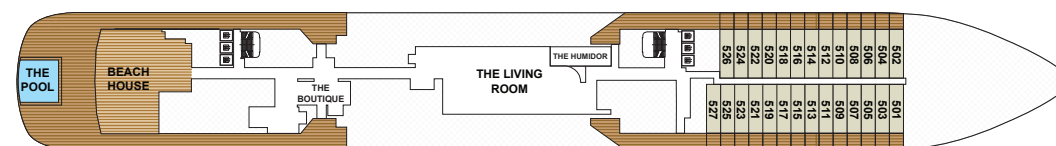

ILMA

In 2024 our newest superyacht, *Ilma*, embarks on inaugural voyages in the Mediterranean. With the highest ratio of space per guest at sea, *Ilma* features 224 suites — all with private terraces — and offers two new upper suite categories measuring more than 1,000 square feet. On board you will also find signature spaces such as The Ritz-Carlton Spa® and an expanded Marina where you can take in the seaside views while sipping a craft cocktail or enjoy water sports directly from the yacht.

- SUITES 801 – 838

DECK 7

DECK 7

- SUITES 701 – 756

DECK 6

DECK 6

- SUITES 601 – 665

DECK 5

DECK 5

- THE HUMIDOR
- THE LIVING ROOM
- THE BOUTIQUE
- BEACH HOUSE
- THE POOL
- SUITES 501 – 527

DECK 4

DECK 4

- THE RITZ-CARLTON SPA®
- LAUNDERETTE
- THE BARBER / THE SALON
- FITNESS STUDIO
- GUEST SERVICES
- RITZ KIDS® / THE MEETING ROOM
- MEMORÌ

DECK 3

DECK 3

- SETA SU ILMA
- TIDES
- DINING PRIVÉE
- WINE VAULT
- THE MARINA TERRACE
- THE MARINA
- THE MEDICAL CENTER