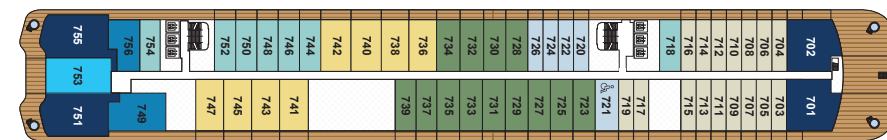

SUITE CATEGORIES

- THE OWNER'S SUITES
- THE CONCIERGE SUITES
- THE VIEW SUITES
- THE ILMA SUITES
- THE GRAND SUITES
- THE SIGNATURE MID SUITES
- THE SIGNATURE SUITES
- THE TERRACE MID SUITES
- THE TERRACE SUITES
- 631, 721, 805, 838, 905

SPECIFICATIONS

- GUEST CAPACITY _____ 448
- OFFICER AND CREW _____ 374
- TOTAL SUITES _____ 224
- TONNAGE _____ 46,750
- LENGTH _____ 790 FEET / 241 METERS
- WIDTH _____ 95.5 FEET / 29.1 METERS
- GUEST DECKS _____ 8
- BUILT _____ 2024
- YACHT'S REGISTRY _____ MALTA

DECK 10

DECK 10

- MISTRAL
- MISTRAL BAR
- THE POOL BAR
- THE POOL

DECK 9

DECK 9

- THE OBSERVATION TERRACE
- SUITES 901 – 938

DECK 8

DECK 8

- SUITES 801 – 838

DECK 7

DECK 7

- SUITES 701 – 756

DECK 6

DECK 6

- SUITES 601 – 665

DECK 5