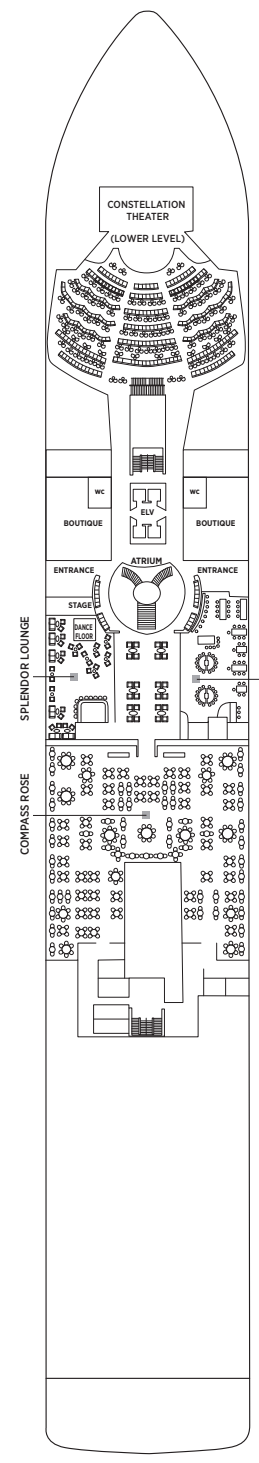

Seven Seas Splendor® DECK PLANS

- ★ Bathroom features a glass-enclosed shower instead of bathtub in category A, B, C, G1, G2 and H
- ♿ Wheelchair accessible suites 822, 823 and 916 have shower stall instead of bathtub
- + 2-bedroom suite accommodates up to 6 guests (Up to one rollaway bed can be added to most suites, please inquire at time of booking)
- Connecting suites
- Convertible sofa bed

- RS REGENT SUITE
- MS MASTER SUITE
- GS GRAND SUITE
- SP SPLENDOR SUITE
- SS SEVEN SEAS SUITE
- A PENTHOUSE SUITE
- B PENTHOUSE SUITE
- C PENTHOUSE SUITE
- D CONCIERGE SUITE
- E CONCIERGE SUITE
- F1 SUPERIOR SUITE
- F2 SUPERIOR SUITE
- G1 DELUXE VERANDA SUITE
- G2 DELUXE VERANDA SUITE
- H VERANDA SUITE

OVERALL LENGTH... 735 ft.
 BEAM (WIDTH)... 102 ft.
 DRAFT... 23 ft.
 SUITES... 373
 GUESTS... 746
 CREW... 548 International
 GUEST DECKS... 10
 GROSS TONNAGE... 55,498
 CRUISING SPEED... 19.5 Knots
 SHIP'S REGISTRY... Marshall Islands

DECK 4
 BOUTIQUE
 THE CASINO
 COMPASS ROSE
 CONSTELLATION THEATER (LOWER)
 SPLENDOR LOUNGE

DECK 5
 BUSINESS CENTER
 COFFEE CONNECTION
 CONSTELLATION THEATER (UPPER)
 CRUISE SALES
 DESTINATION SERVICES
 PACIFIC RIM
 MERIDIAN LOUNGE
 RECEPTION & CONCIERGE
 SERENE SPA & WELLNESS™