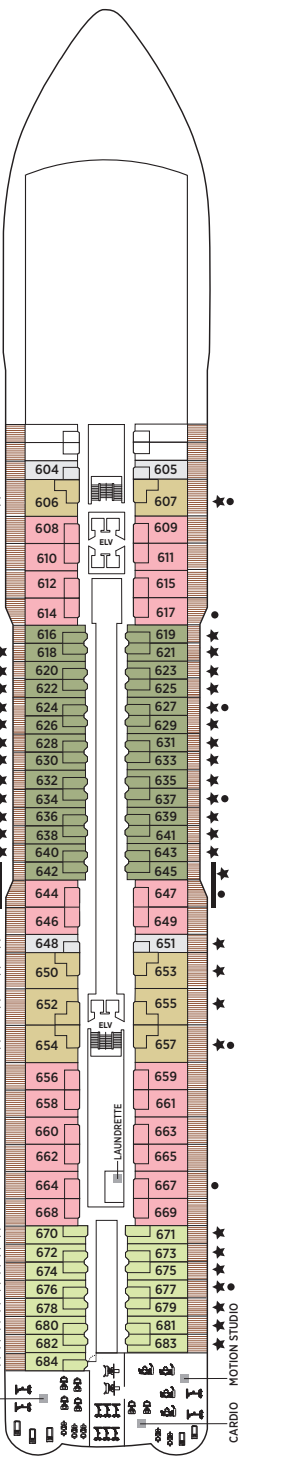

Seven Seas Splendor® DECK PLANS

- ★ Bathroom features a glass-enclosed shower instead of bathtub in category A, B, C, G1, G2 and H
- ♿ Wheelchair accessible suites 822, 823 and 916 have shower stall instead of bathtub
- + 2-bedroom suite accommodates up to 6 guests (Up to one rollaway bed can be added to most suites, please inquire at time of booking)
- Connecting suites
- Convertible sofa bed

- RS REGENT SUITE
- MS MASTER SUITE
- GS GRAND SUITE
- SP SPLENDOR SUITE
- SS SEVEN SEAS SUITE
- A PENTHOUSE SUITE
- B PENTHOUSE SUITE
- C PENTHOUSE SUITE
- D CONCIERGE SUITE
- E CONCIERGE SUITE
- F1 SUPERIOR SUITE
- F2 SUPERIOR SUITE
- G1 DELUXE VERANDA SUITE
- G2 DELUXE VERANDA SUITE
- H VERANDA SUITE

OVERALL LENGTH... 735 ft.
 BEAM (WIDTH)... 102 ft.
 DRAFT... 23 ft.
 SUITES... 373
 GUESTS... 746
 CREW... 548 International
 GUEST DECKS... 10
 GROSS TONNAGE... 55,498
 CRUISING SPEED... 19.5 Knots
 SHIP'S REGISTRY... Marshall Islands

DECK 4
 BOUTIQUE
 THE CASINO
 COMPASS ROSE
 CONSTELLATION THEATER (LOWER)
 SPLENDOR LOUNGE

DECK 5
 BUSINESS CENTER
 COFFEE CONNECTION
 CONSTELLATION THEATER (UPPER)
 CRUISE SALES
 DESTINATION SERVICES
 PACIFIC RIM
 MERIDIAN LOUNGE
 RECEPTION & CONCIERGE
 SERENE SPA & WELLNESS™