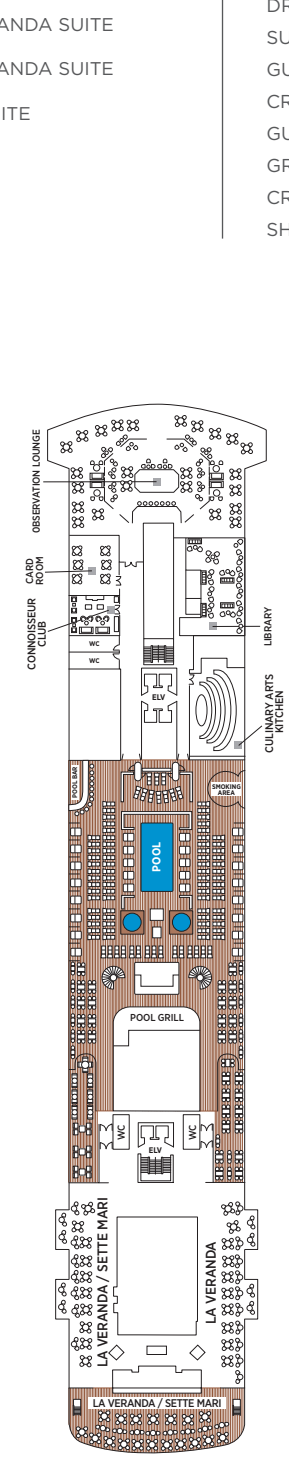

DECK 11
CARD ROOM
CONNOISSEUR CLUB
CULINARY ARTS KITCHEN
LA VERANDA
LIBRARY
OBSERVATION LOUNGE
POOL DECK
POOL GRILL / POOL BAR
SETTE MARI