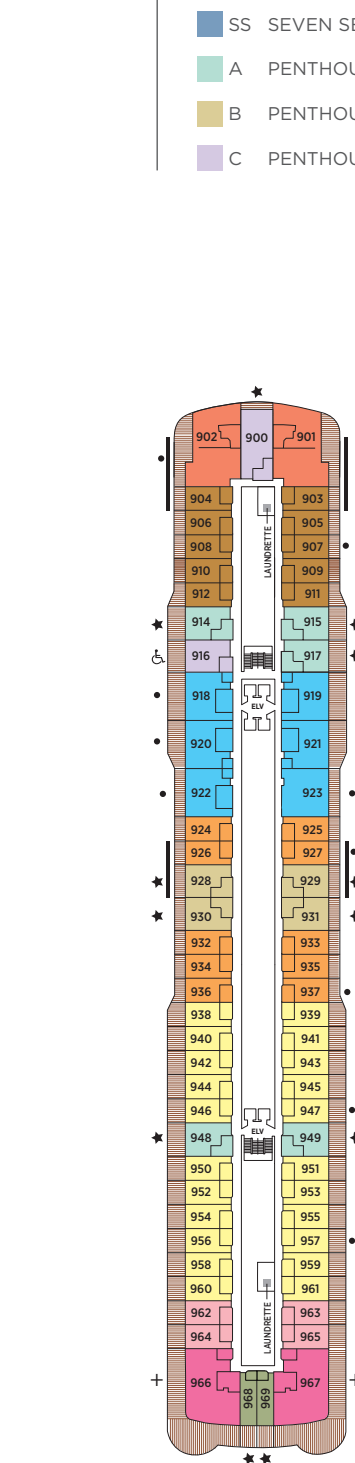

Seven Seas Splendor® DECK PLANS

- ★ Bathroom features a glass-enclosed shower instead of bathtub in category A, B, C, G1, G2 and H
- ♿ Wheelchair accessible suites 822, 823 and 916 have shower stall instead of bathtub
- + 2-bedroom suite accommodates up to 6 guests (Up to one rollaway bed can be added to most suites, please inquire at time of booking)
- Connecting suites
- Convertible sofa bed

OVERALL LENGTH... 735 ft.
 BEAM (WIDTH)... 102 ft.
 DRAFT... 23 ft.
 SUITES... 373
 GUESTS... 746
 CREW... 548 International
 GUEST DECKS... 10
 GROSS TONNAGE... 55,498
 CRUISING SPEED... 19.5 Knots
 SHIP'S REGISTRY... Marshall Islands

DECK 4
 BOUTIQUE
 THE CASINO
 COMPASS ROSE
 CONSTELLATION THEATER (LOWER)
 SPLENDOR LOUNGE

DECK 5
 BUSINESS CENTER
 COFFEE CONNECTION
 CONSTELLATION THEATER (UPPER)
 CRUISE SALES
 DESTINATION SERVICES
 PACIFIC RIM
 MERIDIAN LOUNGE
 RECEPTION & CONCIERGE
 SERENE SPA & WELLNESS™

DECK 6
 FITNESS CENTER
 CARDIO/STRENGTH TRAINING
 MOTION STUDIO

DECK 7

DECK 8

DECK 9

DECK 10
 CHARTREUSE
 PRIME 7
 THE STUDY

DECK 11
 CARD ROOM
 CONNOISSEUR CLUB
 CULINARY ARTS KITCHEN
 LA VERANDA
 LIBRARY
 OBSERVATION LOUNGE
 POOL DECK
 POOL GRILL / POOL BAR
 SETTE MARI