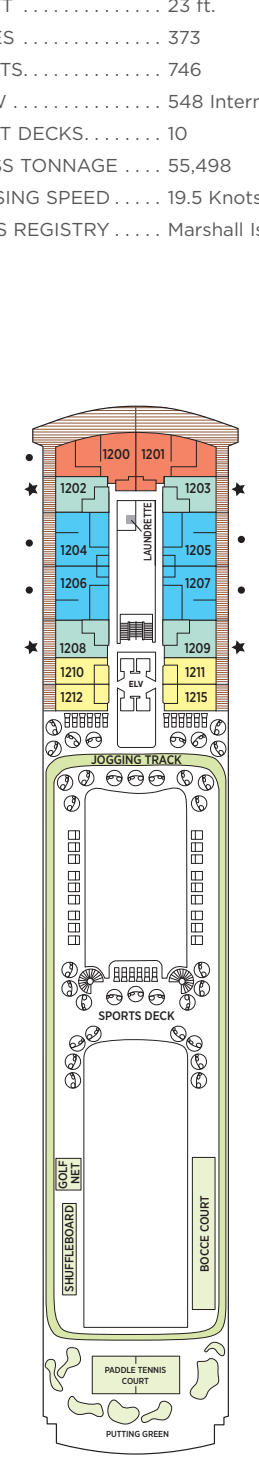

Seven Seas Splendor® DECK PLANS

- ★ Bathroom features a glass-enclosed shower instead of bathtub in category A, B, C, G1, G2 and H
- ♿ Wheelchair accessible suites 822, 823 and 916 have shower stall instead of bathtub
- + 2-bedroom suite accommodates up to 6 guests (Up to one rollaway bed can be added to most suites, please inquire at time of booking)
- Connecting suites
- Convertible sofa bed

- RS REGENT SUITE
- MS MASTER SUITE
- GS GRAND SUITE
- SP SPLENDOR SUITE
- SS SEVEN SEAS SUITE
- A PENTHOUSE SUITE
- B PENTHOUSE SUITE
- C PENTHOUSE SUITE
- D CONCIERGE SUITE
- E CONCIERGE SUITE
- F1 SUPERIOR SUITE
- F2 SUPERIOR SUITE
- G1 DELUXE VERANDA SUITE
- G2 DELUXE VERANDA SUITE
- H VERANDA SUITE

OVERALL LENGTH... 735 ft.
 BEAM (WIDTH)... 102 ft.
 DRAFT... 23 ft.
 SUITES... 373
 GUESTS... 746
 CREW... 548 International
 GUEST DECKS... 10
 GROSS TONNAGE... 55,498
 CRUISING SPEED... 19.5 Knots
 SHIP'S REGISTRY... Marshall Islands

DECK 6
 FITNESS CENTER
 CARDIO/STRENGTH TRAINING
 MOTION STUDIO

DECK 7

DECK 8

DECK 9

DECK 10
 CHARTREUSE
 PRIME 7
 THE STUDY

DECK 11
 CARD ROOM
 CONNOISSEUR CLUB
 CULINARY ARTS KITCHEN
 LA VERANDA
 LIBRARY
 OBSERVATION LOUNGE
 POOL DECK
 POOL GRILL / POOL BAR
 SETTE MARI