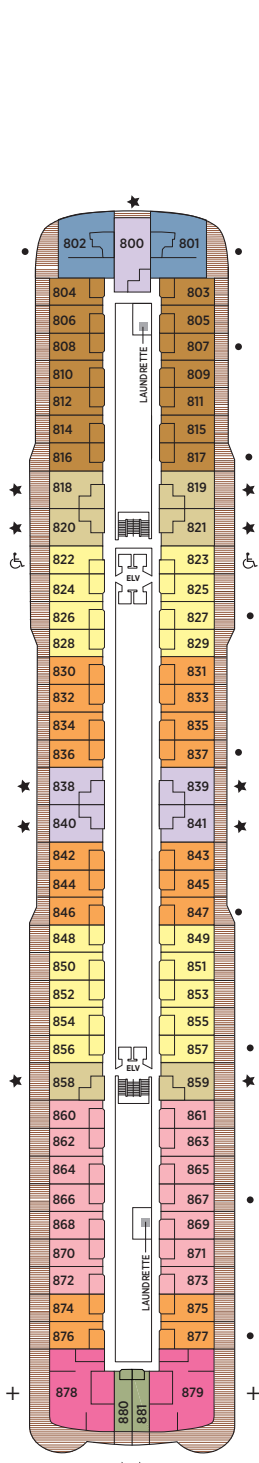

Seven Seas Splendor® DECK PLANS

- ★ Bathroom features a glass-enclosed shower instead of bathtub in category A, B, C, G1, G2 and H
- ♿ Wheelchair accessible suites 822, 823 and 916 have shower stall instead of bathtub
- + 2-bedroom suite accommodates up to 6 guests (Up to one rollaway bed can be added to most suites, please inquire at time of booking)
- Connecting suites
- Convertible sofa bed

- RS REGENT SUITE
- MS MASTER SUITE
- GS GRAND SUITE
- SP SPLENDOR SUITE
- SS SEVEN SEAS SUITE
- A PENTHOUSE SUITE
- B PENTHOUSE SUITE
- C PENTHOUSE SUITE
- D CONCIERGE SUITE
- E CONCIERGE SUITE
- F1 SUPERIOR SUITE
- F2 SUPERIOR SUITE
- G1 DELUXE VERANDA SUITE
- G2 DELUXE VERANDA SUITE
- H VERANDA SUITE

OVERALL LENGTH... 735 ft.
BEAM (WIDTH)... 102 ft.
DRAFT... 23 ft.
SUITES... 373
GUESTS... 746
CREW... 548 International
GUEST DECKS... 10
GROSS TONNAGE... 55,498
CRUISING SPEED... 19.5 Knots
SHIP'S REGISTRY... Marshall Islands

DECK 8