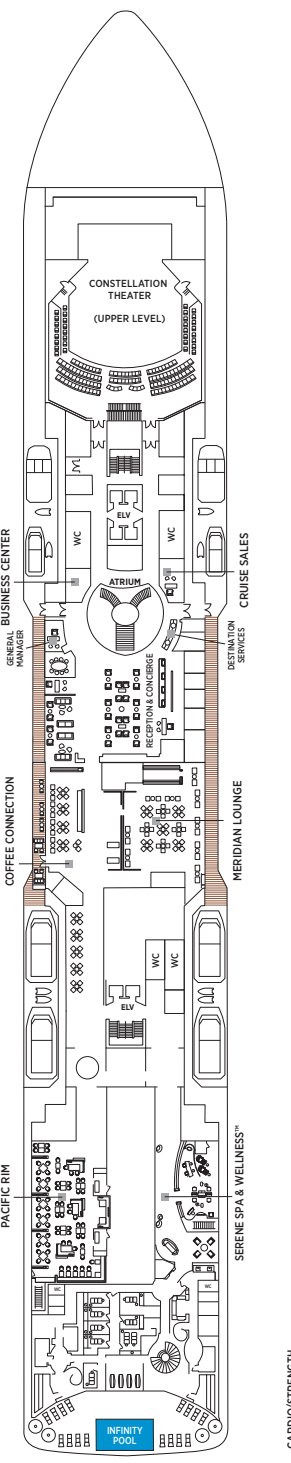

Seven Seas Splendor® DECK PLANS

- ★ Bathroom features a glass-enclosed shower instead of bathtub in category A, B, C, G1, G2 and H
- ♿ Wheelchair accessible suites 822, 823 and 916 have shower stall instead of bathtub
- + 2-bedroom suite accommodates up to 6 guests (Up to one rollaway bed can be added to most suites, please inquire at time of booking)
- Connecting suites
- Convertible sofa bed

- RS REGENT SUITE
- MS MASTER SUITE
- GS GRAND SUITE
- SP SPLENDOR SUITE
- SS SEVEN SEAS SUITE
- A PENTHOUSE SUITE
- B PENTHOUSE SUITE
- C PENTHOUSE SUITE
- D CONCIERGE SUITE
- E CONCIERGE SUITE
- F1 SUPERIOR SUITE
- F2 SUPERIOR SUITE
- G1 DELUXE VERANDA SUITE
- G2 DELUXE VERANDA SUITE
- H VERANDA SUITE

OVERALL LENGTH... 735 ft.
 BEAM (WIDTH)... 102 ft.
 DRAFT... 23 ft.
 SUITES... 373
 GUESTS... 746
 CREW... 548 International
 GUEST DECKS... 10
 GROSS TONNAGE... 55,498
 CRUISING SPEED... 19.5 Knots
 SHIP'S REGISTRY... Marshall Islands

DECK 4
 BOUTIQUE
 THE CASINO
 COMPASS ROSE
 CONSTELLATION THEATER (LOWER)
 SPLENDOR LOUNGE

DECK 5
 BUSINESS CENTER
 COFFEE CONNECTION
 CONSTELLATION THEATER (UPPER)
 CRUISE SALES
 DESTINATION SERVICES
 PACIFIC RIM
 MERIDIAN LOUNGE
 RECEPTION & CONCIERGE
 SERENE SPA & WELLNESS™