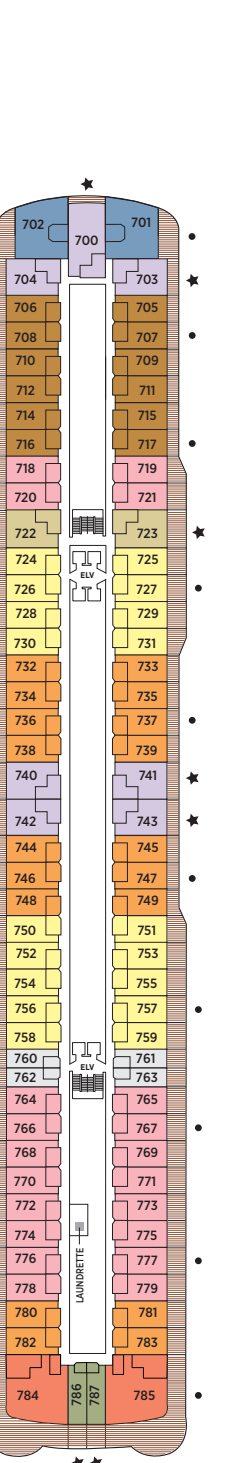

Seven Seas Splendor® DECK PLANS

- ★ Bathroom features a glass-enclosed shower instead of bathtub in category A, B, C, G1, G2 and H
- ♿ Wheelchair accessible suites 822, 823 and 916 have shower stall instead of bathtub
- + 2-bedroom suite accommodates up to 6 guests (Up to one rollaway bed can be added to most suites, please inquire at time of booking)
- Connecting suites
- Convertible sofa bed

- RS REGENT SUITE
- MS MASTER SUITE
- GS GRAND SUITE
- SP SPLENDOR SUITE
- SS SEVEN SEAS SUITE
- A PENTHOUSE SUITE
- B PENTHOUSE SUITE
- C PENTHOUSE SUITE
- D CONCIERGE SUITE
- E CONCIERGE SUITE
- F1 SUPERIOR SUITE
- F2 SUPERIOR SUITE
- G1 DELUXE VERANDA SUITE
- G2 DELUXE VERANDA SUITE
- H VERANDA SUITE

OVERALL LENGTH... 735 ft.
BEAM (WIDTH)... 102 ft.
DRAFT... 23 ft.
SUITES... 373
GUESTS... 746
CREW... 548 International
GUEST DECKS... 10
GROSS TONNAGE... 55,498
CRUISING SPEED... 19.5 Knots
SHIP'S REGISTRY... Marshall Islands

DECK 7