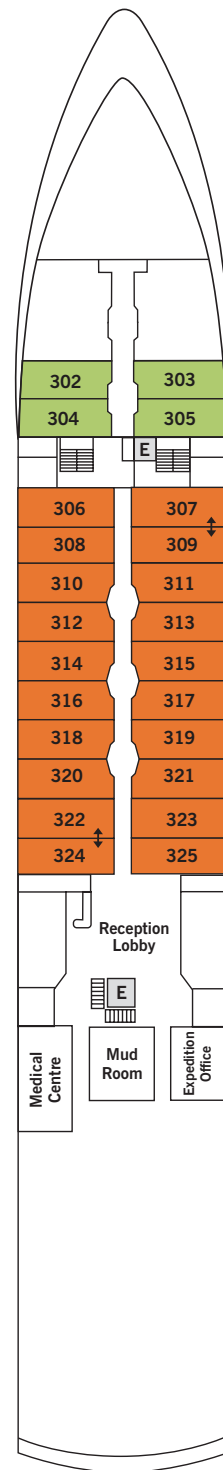

SILVER EXPLORER – Deck Plans

SUITE CATEGORIES

- Owner's Suite ●
- Grand Suite ●
- Silver Suite ●
- Medallion Suite ●
- Veranda Suite ●
- Vista Suite ●
- View Suite ●
- Explorer Suite ●
- Adventurer Suite ●

SPECIFICATIONS

- Lloyd's register
- Ice-class rating 1A
- Crew 118
- Officers International
- Guests 144
- Tonnage 6,072
- Length 354 Feet/107.9 Metres
- Width 52 Feet/15.8 Metres
- Speed 14 Knots
- Passenger Decks 5
- 3rd Guest Capacity ▲
- Queen beds ●
- Connecting suites ⇕
- 702/704, 703/705, 500/502, 501/503,
504/506, 505/507, 510/512, 511/513,
307/309, 324/322, 406/408, 411/413,
422/424, 427/429
- Refurbished 2017
- Registry Bahamas

Suite diagrams shown are for illustration purposes only and may vary from actual square footage. Please refer to suite specifications for square footage.

REVISED JUN 6, 2018

DECK 3

Reception Desk
Medical Centre
Mud Room
Expedition Office

DECK 4

Beauty Salon
Laundrette
Fitness Centre
The Restaurant

DECK 5

The Bridge
Boutique
Cruise Consultant
Connoisseur's Corner
Panorama Lounge

DECK 6

Tor's Observation Library
Explorer Lounge
Zagara Spa
The Grill