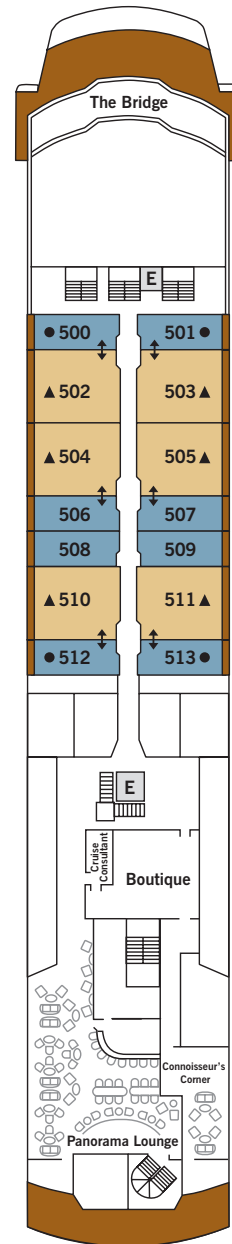

SILVER EXPLORER – Deck Plans

SUITE CATEGORIES

- Owner's Suite ●
- Grand Suite ●
- Silver Suite ●
- Medallion Suite ●
- Veranda Suite ●
- Vista Suite ●
- View Suite ●
- Explorer Suite ●
- Adventurer Suite ●

SPECIFICATIONS

- Lloyd's register
- Ice-class rating 1A
- Crew 118
- Officers International
- Guests 144
- Tonnage 6,072
- Length 354 Feet/107.9 Metres
- Width 52 Feet/15.8 Metres
- Speed 14 Knots
- Passenger Decks 5
- 3rd Guest Capacity ▲
- Queen beds ●
- Connecting suites ⇕
- 702/704, 703/705, 500/502, 501/503,
504/506, 505/507, 510/512, 511/513,
307/309, 324/322, 406/408, 411/413,
422/424, 427/429
- Refurbished 2017
- Registry Bahamas

Suite diagrams shown are for illustration purposes only and may vary from actual square footage. Please refer to suite specifications for square footage.

REVISED JUN 6, 2018

DECK 3

Reception Desk
Medical Centre
Mud Room
Expedition Office

DECK 4

Beauty Salon
Laundrette
Fitness Centre
The Restaurant

DECK 5

The Bridge
Boutique
Cruise Consultant
Connoisseur's Corner
Panorama Lounge

DECK 6

Tor's Observation Library
Explorer Lounge
Zagara Spa
The Grill