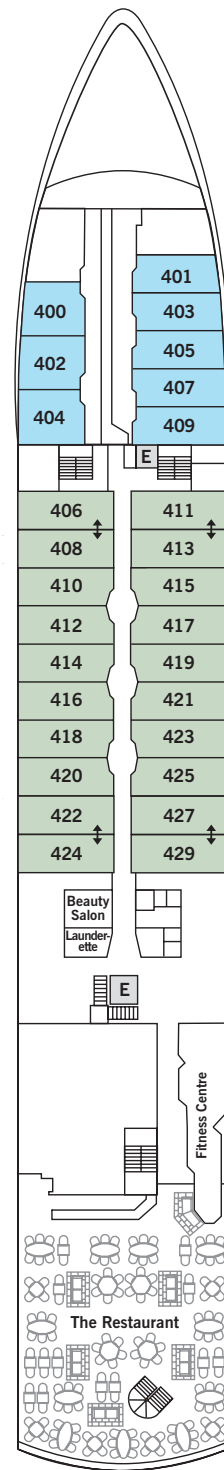

SILVER EXPLORER – Deck Plans

SUITE CATEGORIES

- Owner's Suite ●
- Grand Suite ●
- Silver Suite ●
- Medallion Suite ●
- Veranda Suite ●
- Vista Suite ●
- View Suite ●
- Explorer Suite ●
- Adventurer Suite ●

SPECIFICATIONS

- Lloyd's register
- Ice-class rating 1A
- Crew 118
- Officers International
- Guests 144
- Tonnage 6,072
- Length 354 Feet/107.9 Metres
- Width 52 Feet/15.8 Metres
- Speed 14 Knots
- Passenger Decks 5
- 3rd Guest Capacity ▲
- Queen beds ●
- Connecting suites ⇕
- 702/704, 703/705, 500/502, 501/503,
504/506, 505/507, 510/512, 511/513,
307/309, 324/322, 406/408, 411/413,
422/424, 427/429
- Refurbished 2017
- Registry Bahamas

Suite diagrams shown are for illustration purposes only and may vary from actual square footage. Please refer to suite specifications for square footage.

REVISED JUN 6, 2018

DECK 3

Reception Desk
Medical Centre
Mud Room
Expedition Office

DECK 4

Beauty Salon
Laundrette
Fitness Centre
The Restaurant

DECK 5

The Bridge
Boutique
Cruise Consultant
Connoisseur's Corner
Panorama Lounge

DECK 6

Tor's Observation Library
Explorer Lounge
Zagara Spa
The Grill