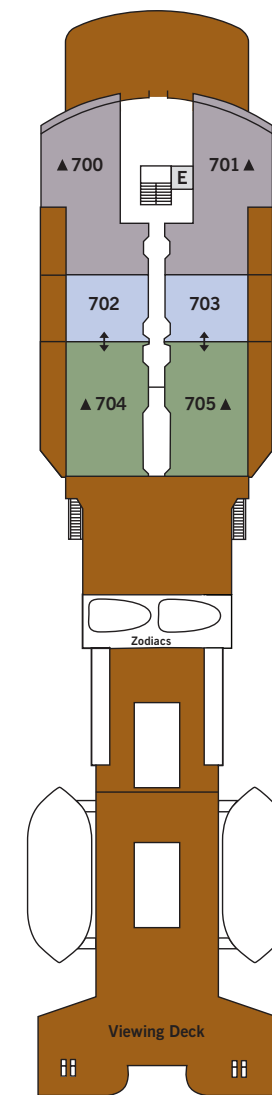

SPECIFICATIONS

- Lloyd's register
- Ice-class rating 1A
- Crew 118
- Officers International
- Guests 144
- Tonnage 6,072
- Length 354 Feet/107.9 Metres
- Width 52 Feet/15.8 Metres
- Speed 14 Knots
- Passenger Decks 5
- 3rd Guest Capacity ▲
- Queen beds ●
- Connecting suites ⇕
- 702/704, 703/705, 500/502, 501/503,
504/506, 505/507, 510/512, 511/513,
307/309, 324/322, 406/408, 411/413,
422/424, 427/429
- Refurbished 2017
- Registry Bahamas

Suite diagrams shown are for illustration purposes only and may vary from actual square footage. Please refer to suite specifications for square footage.

REVISED JUN 6, 2018

DECK 3

Reception Desk
Medical Centre
Mud Room
Expedition Office

DECK 4

Beauty Salon
Laundrette
Fitness Centre
The Restaurant

DECK 5

The Bridge
Boutique
Cruise Consultant
Connoisseur's Corner
Panorama Lounge

DECK 6

Tor's Observation Library
Explorer Lounge
Zagara Spa
The Grill

LARGE PICTURE WINDOW: 47in. x 43in. / 120cm x 110cm

VIEW WINDOW: 31.5in. x 31.5in. / 80cm x 80cm

PORTHOLE: 15.75in. diameter / 40cm diameter

Suite diagrams and deck plans are for illustration purposes only.