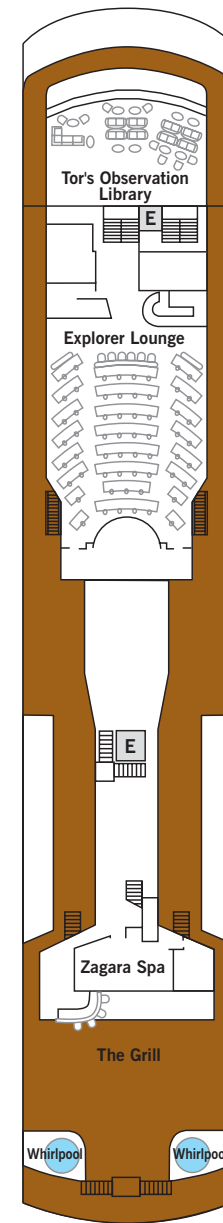

SILVER EXPLORER – Deck Plans

SUITE CATEGORIES

- Owner's Suite ●
- Grand Suite ●
- Silver Suite ●
- Medallion Suite ●
- Veranda Suite ●
- Vista Suite ●
- View Suite ●
- Explorer Suite ●
- Adventurer Suite ●

SPECIFICATIONS

- Lloyd's register
- Ice-class rating 1A
- Crew 118
- Officers International
- Guests 144
- Tonnage 6,072
- Length 354 Feet/107.9 Metres
- Width 52 Feet/15.8 Metres
- Speed 14 Knots
- Passenger Decks 5
- 3rd Guest Capacity ▲
- Queen beds ●
- Connecting suites ⇕
- 702/704, 703/705, 500/502, 501/503,
504/506, 505/507, 510/512, 511/513,
307/309, 324/322, 406/408, 411/413,
422/424, 427/429
- Refurbished 2017
- Registry Bahamas

Suite diagrams shown are for illustration purposes only and may vary from actual square footage. Please refer to suite specifications for square footage.

REVISED JUN 6, 2018

DECK 3

Reception Desk
Medical Centre
Mud Room
Expedition Office

DECK 4

Beauty Salon
Laundrette
Fitness Centre
The Restaurant

DECK 5

The Bridge
Boutique
Cruise Consultant
Connoisseur's Corner
Panorama Lounge

DECK 6

Tor's Observation Library
Explorer Lounge
Zagara Spa
The Grill