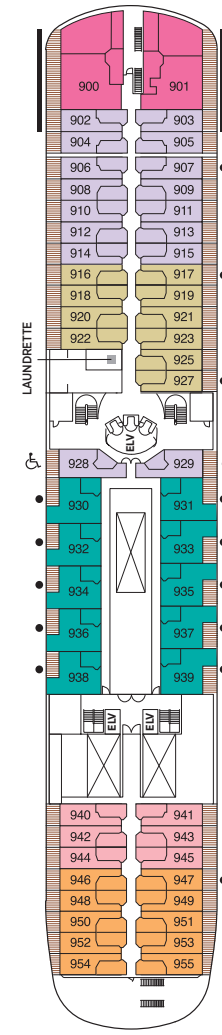

Seven Seas Navigator® DECK PLANS

1. Convertible sofa bed
   - ♿ Wheelchair accessible suites 832, 833, 928, and 929 have shower stall instead of bathtub
   - Connecting suites
2. Up to one rollaway bed can be added to most suites, please inquire at time of booking.

- MS MASTER SUITE
- GS GRAND SUITE
- NS NAVIGATOR SUITE
- A PENTHOUSE SUITE
- B PENTHOUSE SUITE
- C PENTHOUSE SUITE
- D CONCIERGE SUITE
- E DELUXE VERANDA SUITE
- F DELUXE VERANDA SUITE
- G DELUXE WINDOW SUITE
- H DELUXE WINDOW SUITE

OVERALL LENGTH . . . . . 566 ft.
BEAM (WIDTH) . . . . . 81 ft.
DRAFT . . . . . 24 ft.
SUITES 248
GUESTS 496
CREW . . . . . 365 International
GUEST DECKS 8
GROSS TONNAGE 28,803
CRUISING SPEED . . . . . 20 Knots
SHIP'S REGISTRY . . . . . Bahamas

COMPASS ROSE

CARD & CONFERENCE ROOMS
COFFEE CONNECTION / CLUB.COM
CRUISE SALES
DESTINATION SERVICES
LIBRARY
NAVIGATOR LOUNGE
RECEPTION & CONCIERGE
SEVEN SEAS LOUNGE (LOWER)
STARS LOUNGE

BOUTIQUE
THE CASINO
SEVEN SEAS LOUNGE (UPPER)

DECK 9

LA VERANDA
POOL BAR
POOL DECK
POOL GRILL
ICE CREAM BAR
PRIME 7
SETTE MARI

GALILEO'S LOUNGE
JOGGING TRACK

DECK 12

AEROBICS
BEAUTY SALON
BOGGO
FITNESS CENTER
MINI GOLF
SAUNAS
SERENE SPA & WELLNESS™
SHUFFLEBOARD