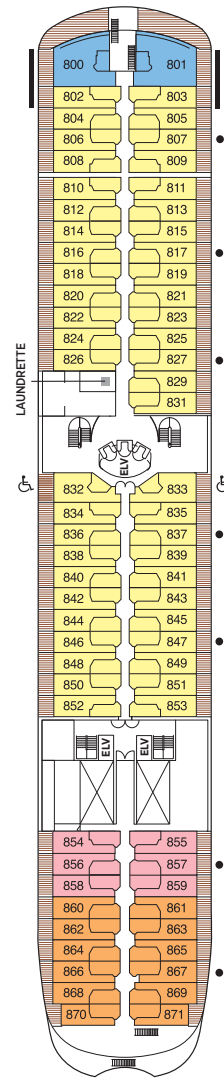

Seven Seas Navigator® DECK PLANS

- Convertible sofa bed
 - ♿ Wheelchair accessible suites 832, 833, 928, and 929 have shower stall instead of bathtub
 - Connecting suites
- Up to one rollaway bed can be added to most suites, please inquire at time of booking.

- MS MASTER SUITE
- GS GRAND SUITE
- NS NAVIGATOR SUITE
- A PENTHOUSE SUITE
- B PENTHOUSE SUITE
- C PENTHOUSE SUITE
- D CONCIERGE SUITE
- E DELUXE VERANDA SUITE
- F DELUXE VERANDA SUITE
- G DELUXE WINDOW SUITE
- H DELUXE WINDOW SUITE

OVERALL LENGTH 566 ft.
 BEAM (WIDTH) 81 ft.
 DRAFT 24 ft.
 SUITES 248
 GUESTS 496
 CREW 365 International
 GUEST DECKS 8
 GROSS TONNAGE 28,803
 CRUISING SPEED 20 Knots
 SHIP'S REGISTRY Bahamas

DECK 5

COMPASS ROSE

DECK 6

CARD & CONFERENCE ROOMS
 COFFEE CONNECTION / CLUB.COM
 CRUISE SALES
 DESTINATION SERVICES
 LIBRARY
 NAVIGATOR LOUNGE
 RECEPTION & CONCIERGE
 SEVEN SEAS LOUNGE (LOWER)
 STARS LOUNGE

DECK 7

BOUTIQUE
 THE CASINO
 SEVEN SEAS LOUNGE (UPPER)