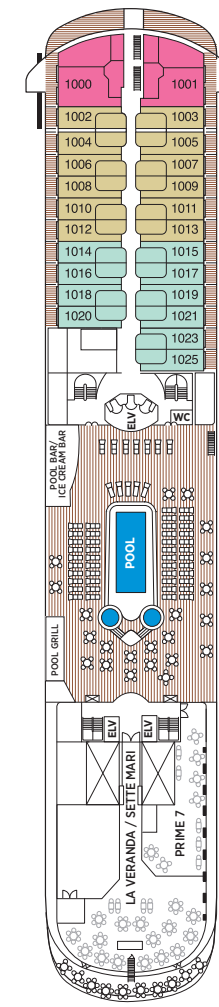

DECK 10

LA VERANDA
POOL BAR
POOL DECK
POOL GRILL
ICE CREAM BAR
PRIME 7
SETTE MARI