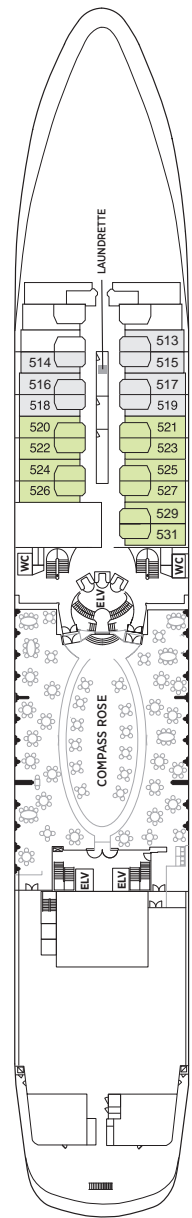

Seven Seas Navigator® DECK PLANS

- Convertible sofa bed
 - ♿ Wheelchair accessible suites 832, 833, 928, and 929 have shower stall instead of bathtub
 - Connecting suites
- Up to one rollaway bed can be added to most suites, please inquire at time of booking.

- MS MASTER SUITE
- GS GRAND SUITE
- NS NAVIGATOR SUITE
- A PENTHOUSE SUITE
- B PENTHOUSE SUITE
- C PENTHOUSE SUITE
- D CONCIERGE SUITE
- E DELUXE VERANDA SUITE
- F DELUXE VERANDA SUITE
- G DELUXE WINDOW SUITE
- H DELUXE WINDOW SUITE

OVERALL LENGTH 566 ft.
 BEAM (WIDTH) 81 ft.
 DRAFT 24 ft.
 SUITES 248
 GUESTS 496
 CREW 365 International
 GUEST DECKS 8
 GROSS TONNAGE 28,803
 CRUISING SPEED 20 Knots
 SHIP'S REGISTRY Bahamas

DECK 5

COMPASS ROSE

DECK 6

CARD & CONFERENCE ROOMS
 COFFEE CONNECTION / CLUB.COM
 CRUISE SALES
 DESTINATION SERVICES
 LIBRARY
 NAVIGATOR LOUNGE
 RECEPTION & CONCIERGE
 SEVEN SEAS LOUNGE (LOWER)
 STARS LOUNGE

DECK 7

BOUTIQUE
 THE CASINO
 SEVEN SEAS LOUNGE (UPPER)