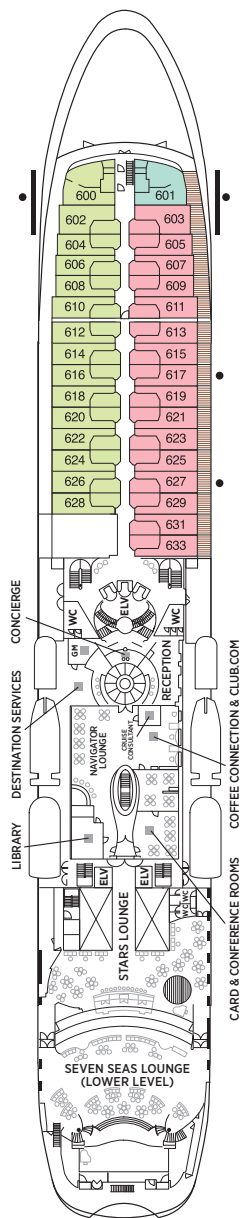

Seven Seas Navigator® DECK PLANS

- Convertible sofa bed
 - ♿ Wheelchair accessible suites 832, 833, 928, and 929 have shower stall instead of bathtub
 - Connecting suites
- Up to one rollaway bed can be added to most suites, please inquire at time of booking.

- MS MASTER SUITE
- GS GRAND SUITE
- NS NAVIGATOR SUITE
- A PENTHOUSE SUITE
- B PENTHOUSE SUITE
- C PENTHOUSE SUITE
- D CONCIERGE SUITE
- E DELUXE VERANDA SUITE
- F DELUXE VERANDA SUITE
- G DELUXE WINDOW SUITE
- H DELUXE WINDOW SUITE

OVERALL LENGTH 566 ft.
 BEAM (WIDTH) 81 ft.
 DRAFT 24 ft.
 SUITES 248
 GUESTS 496
 CREW 365 International
 GUEST DECKS 8
 GROSS TONNAGE 28,803
 CRUISING SPEED 20 Knots
 SHIP'S REGISTRY Bahamas

DECK 5

COMPASS ROSE

DECK 6

CARD & CONFERENCE ROOMS
 COFFEE CONNECTION / CLUB.COM
 CRUISE SALES
 DESTINATION SERVICES
 LIBRARY
 NAVIGATOR LOUNGE
 RECEPTION & CONCIERGE
 SEVEN SEAS LOUNGE (LOWER)
 STARS LOUNGE

DECK 7

BOUTIQUE
 THE CASINO
 SEVEN SEAS LOUNGE (UPPER)