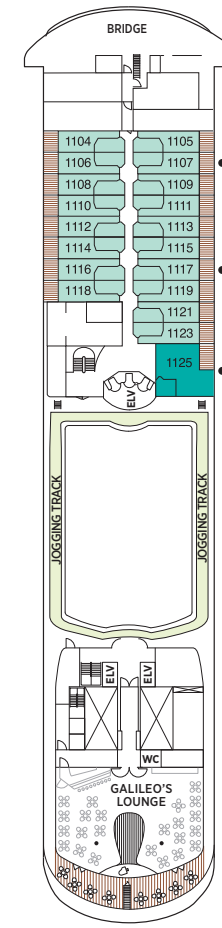

Seven Seas Navigator® DECK PLANS

- Convertible sofa bed
 - ♿ Wheelchair accessible suites 832, 833, 928, and 929 have shower stall instead of bathtub
 - Connecting suites
- Up to one rollaway bed can be added to most suites, please inquire at time of booking.

- MS MASTER SUITE
- GS GRAND SUITE
- NS NAVIGATOR SUITE
- A PENTHOUSE SUITE
- B PENTHOUSE SUITE
- C PENTHOUSE SUITE
- D CONCIERGE SUITE
- E DELUXE VERANDA SUITE
- F DELUXE VERANDA SUITE
- G DELUXE WINDOW SUITE
- H DELUXE WINDOW SUITE

OVERALL LENGTH 566 ft.
 BEAM (WIDTH) 81 ft.
 DRAFT 24 ft.
 SUITES 248
 GUESTS 496
 CREW 365 International
 GUEST DECKS 8
 GROSS TONNAGE 28,803
 CRUISING SPEED 20 Knots
 SHIP'S REGISTRY Bahamas

DECK 5

COMPASS ROSE

DECK 8

DECK 9

DECK 10

LA VERANDA
 POOL BAR
 POOL DECK
 POOL GRILL
 ICE CREAM BAR
 PRIME 7
 SETTE MARI

DECK 11

GALILEO'S LOUNGE
 JOGGING TRACK

DECK 12

AEROBICS
 BEAUTY SALON
 BOGGO
 FITNESS CENTER
 MINI GOLF
 SAUNAS
 SERENE SPA & WELLNESS™
 SHUFFLEBOARD