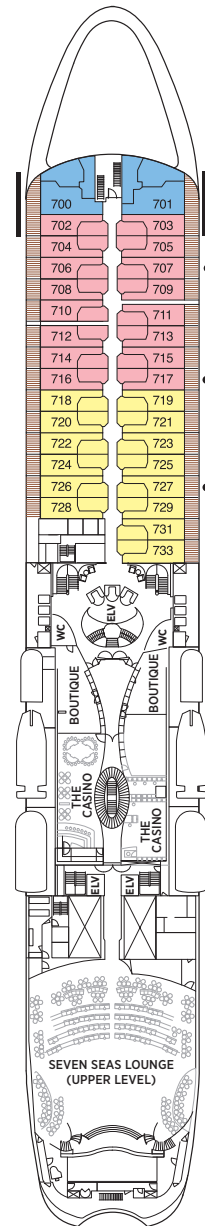

Seven Seas Navigator® DECK PLANS

- Convertible sofa bed
 - ♿ Wheelchair accessible suites 832, 833, 928, and 929 have shower stall instead of bathtub
 - Connecting suites
- Up to one rollaway bed can be added to most suites, please inquire at time of booking.

- MS MASTER SUITE
- GS GRAND SUITE
- NS NAVIGATOR SUITE
- A PENTHOUSE SUITE
- B PENTHOUSE SUITE
- C PENTHOUSE SUITE
- D CONCIERGE SUITE
- E DELUXE VERANDA SUITE
- F DELUXE VERANDA SUITE
- G DELUXE WINDOW SUITE
- H DELUXE WINDOW SUITE

OVERALL LENGTH 566 ft.
 BEAM (WIDTH) 81 ft.
 DRAFT 24 ft.
 SUITES 248
 GUESTS 496
 CREW 365 International
 GUEST DECKS 8
 GROSS TONNAGE 28,803
 CRUISING SPEED 20 Knots
 SHIP'S REGISTRY Bahamas

DECK 5

COMPASS ROSE

DECK 6

CARD & CONFERENCE ROOMS
 COFFEE CONNECTION / CLUB.COM
 CRUISE SALES
 DESTINATION SERVICES
 LIBRARY
 NAVIGATOR LOUNGE
 RECEPTION & CONCIERGE
 SEVEN SEAS LOUNGE (LOWER)
 STARS LOUNGE

DECK 7

BOUTIQUE
 THE CASINO
 SEVEN SEAS LOUNGE (UPPER)