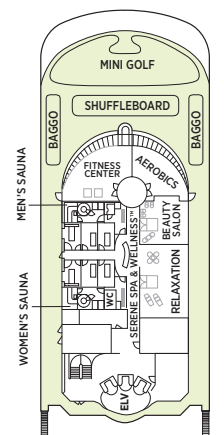

Seven Seas Navigator® DECK PLANS

- Convertible sofa bed
 - ♿ Wheelchair accessible suites 832, 833, 928, and 929 have shower stall instead of bathtub
 - Connecting suites
- Up to one rollaway bed can be added to most suites, please inquire at time of booking.

OVERALL LENGTH 566 ft.
 BEAM (WIDTH) 81 ft.
 DRAFT 24 ft.
 SUITES 248
 GUESTS 496
 CREW 365 International
 GUEST DECKS 8
 GROSS TONNAGE 28,803
 CRUISING SPEED 20 Knots
 SHIP'S REGISTRY Bahamas

DECK 5

COMPASS ROSE

DECK 6

CARD & CONFERENCE ROOMS
 COFFEE CONNECTION / CLUB.COM
 CRUISE SALES
 DESTINATION SERVICES
 LIBRARY
 NAVIGATOR LOUNGE
 RECEPTION & CONCIERGE
 SEVEN SEAS LOUNGE (LOWER)
 STARS LOUNGE

DECK 7

BOUTIQUE
 THE CASINO
 SEVEN SEAS LOUNGE (UPPER)

DECK 8

DECK 9

DECK 10

LA VERANDA
 POOL BAR
 POOL DECK
 POOL GRILL
 ICE CREAM BAR
 PRIME 7
 SETTE MARI

DECK 11

GALILEO'S LOUNGE
 JOGGING TRACK

DECK 12

AEROBICS
 BEAUTY SALON
 BOGGO
 FITNESS CENTER
 MINI GOLF
 SAUNAS
 SERENE SPA & WELLNESS™
 SHUFFLEBOARD