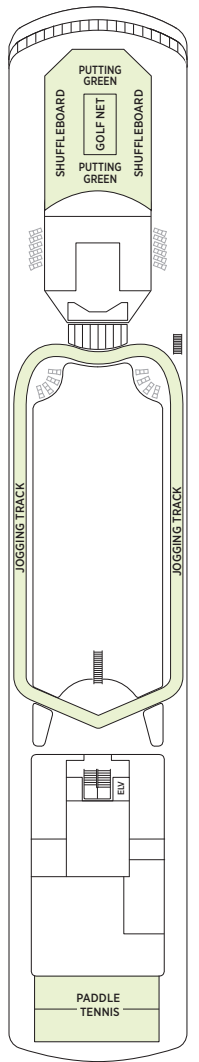

DECK 12

GOLF NET
JOGGING TRACK
PADDLE TENNIS COURT
PUTTING GREEN
SHUFFLEBOARD
SPORTS DECK