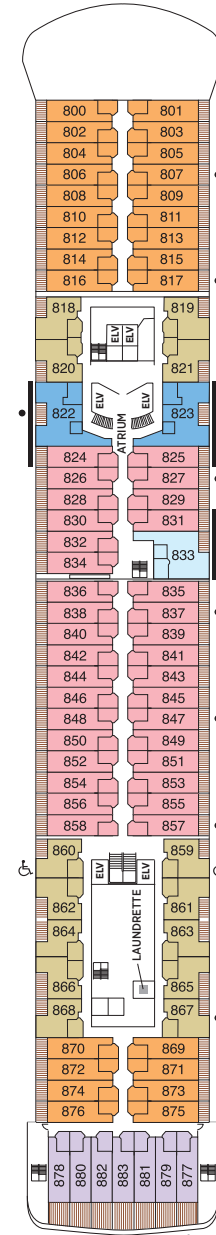

Seven Seas Voyager® DECK PLANS

- + 2-bedroom suite accommodates up to 6 guests (Up to one rollaway bed can be added to most suites, please inquire at time booking)
- ♿ Wheelchair accessible suites 761, 762, 859 and 860 have shower stall instead of bathtub
- Connecting suites
- Convertible sofa bed

- MS MASTER SUITE
- GS GRAND SUITE
- VS VOYAGER SUITE
- SS SEVEN SEAS SUITE
- A PENTHOUSE SUITE
- B PENTHOUSE SUITE
- C PENTHOUSE SUITE
- D CONCIERGE SUITE
- E CONCIERGE SUITE
- F SUPERIOR SUITE
- G DELUXE VERANDA SUITE
- H DELUXE VERANDA SUITE

OVERALL LENGTH... 670 ft.
BEAM (WIDTH)... 94.5 ft.
DRAFT... 23 ft.
SUITES... 349
GUESTS... 698
CREW... 455 International
GUEST DECKS... 9
GROSS TONNAGE... 42,363
CRUISING SPEED... 20 Knots
SHIP'S REGISTRY... Bahamas

CARD & CONFERENCE ROOM
THE CASINO
COMPASS ROSE
CONNOISSEUR CLUB
CONSTELLATION THEATER (LOWER)
VOYAGER LOUNGE

BOUTIQUE
CHARTREUSE
CLUB.COM
COFFEE CONNECTION
CONSTELLATION THEATER (UPPER)
CRUISE SALES
DESTINATION SERVICES
HORIZON LOUNGE
PRIME 7
RECEPTION & CONCIERGE

AEROBICS
BEAUTY SALON
FITNESS CENTER
LIBRARY
SERENE SPA & WELLNESS™

DECK 8

LA VERANDA
OBSERVATION LOUNGE
POOL BAR
POOL DECK
POOL GRILL
ICE CREAM BAR
SETTE MARI

GOLF NET
JOGGING TRACK
PADDLE TENNIS COURT
PUTTING GREEN
SHUFFLEBOARD
SPORTS DECK