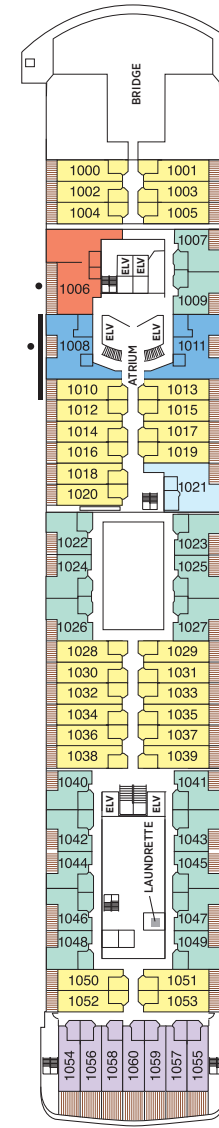

Seven Seas Voyager® DECK PLANS

- + 2-bedroom suite accommodates up to 6 guests (Up to one rollaway bed can be added to most suites, please inquire at time booking)
- ♿ Wheelchair accessible suites 761, 762, 859 and 860 have shower stall instead of bathtub
- Connecting suites
- Convertible sofa bed

- MS MASTER SUITE
- GS GRAND SUITE
- VS VOYAGER SUITE
- SS SEVEN SEAS SUITE
- A PENTHOUSE SUITE
- B PENTHOUSE SUITE
- C PENTHOUSE SUITE
- D CONCIERGE SUITE
- E CONCIERGE SUITE
- F SUPERIOR SUITE
- G DELUXE VERANDA SUITE
- H DELUXE VERANDA SUITE

OVERALL LENGTH... 670 ft.
BEAM (WIDTH)... 94.5 ft.
DRAFT... 23 ft.
SUITES... 349
GUESTS... 698
CREW... 455 International
GUEST DECKS... 9
GROSS TONNAGE... 42,363
CRUISING SPEED... 20 Knots
SHIP'S REGISTRY... Bahamas

CARD & CONFERENCE ROOM
THE CASINO
COMPASS ROSE
CONNOISSEUR CLUB
CONSTELLATION THEATER (LOWER)
VOYAGER LOUNGE

BOUTIQUE
CHARTREUSE
CLUB.COM
COFFEE CONNECTION
CONSTELLATION THEATER (UPPER)
CRUISE SALES
DESTINATION SERVICES
HORIZON LOUNGE
PRIME 7
RECEPTION & CONCIERGE

AEROBICS
BEAUTY SALON
FITNESS CENTER
LIBRARY
SERENE SPA & WELLNESS™

DECK 10

LA VERANDA
OBSERVATION LOUNGE
POOL BAR
POOL DECK
POOL GRILL
ICE CREAM BAR
SETTE MARI

GOLF NET
JOGGING TRACK
PADDLE TENNIS COURT
PUTTING GREEN
SHUFFLEBOARD
SPORTS DECK