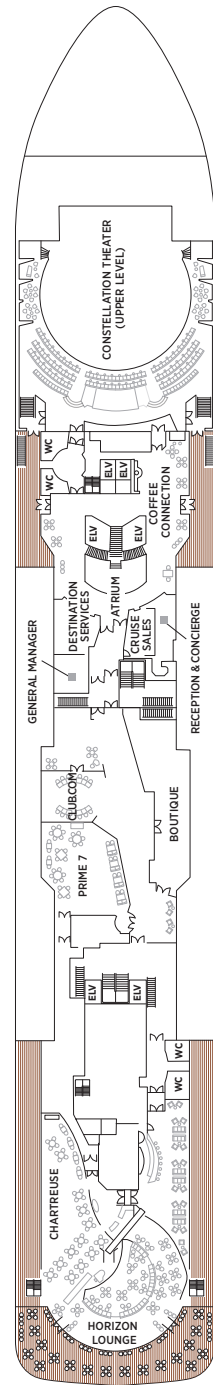

# Seven Seas Voyager® DECK PLANS

- + 2-bedroom suite accommodates up to 6 guests (Up to one rollaway bed can be added to most suites, please inquire at time booking)
- ♿ Wheelchair accessible suites 761, 762, 859 and 860 have shower stall instead of bathtub
- Connecting suites
- Convertible sofa bed

- MS MASTER SUITE
- GS GRAND SUITE
- VS VOYAGER SUITE
- SS SEVEN SEAS SUITE
- A PENTHOUSE SUITE
- B PENTHOUSE SUITE
- C PENTHOUSE SUITE
- D CONCIERGE SUITE
- E CONCIERGE SUITE
- F SUPERIOR SUITE
- G DELUXE VERANDA SUITE
- H DELUXE VERANDA SUITE

OVERALL LENGTH... 670 ft.  
 BEAM (WIDTH)... 94.5 ft.  
 DRAFT... 23 ft.  
 SUITES... 349  
 GUESTS... 698  
 CREW... 455 International  
 GUEST DECKS... 9  
 GROSS TONNAGE... 42,363  
 CRUISING SPEED... 20 Knots  
 SHIP'S REGISTRY... Bahamas

DECK 4

CARD & CONFERENCE ROOM  
 THE CASINO  
 COMPASS ROSE  
 CONNOISSEUR CLUB  
 CONSTELLATION THEATER (LOWER)  
 VOYAGER LOUNGE

DECK 5

BOUTIQUE  
 CHARTREUSE  
 CLUB.COM  
 COFFEE CONNECTION  
 CONSTELLATION THEATER (UPPER)  
 CRUISE SALES  
 DESTINATION SERVICES  
 HORIZON LOUNGE  
 PRIME 7  
 RECEPTION & CONCIERGE