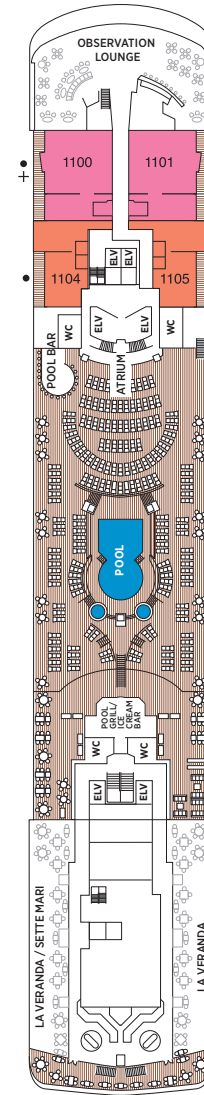

DECK 11

LA VERANDA
OBSERVATION LOUNGE
POOL BAR
POOL DECK
POOL GRILL
ICE CREAM BAR
SETTE MARI