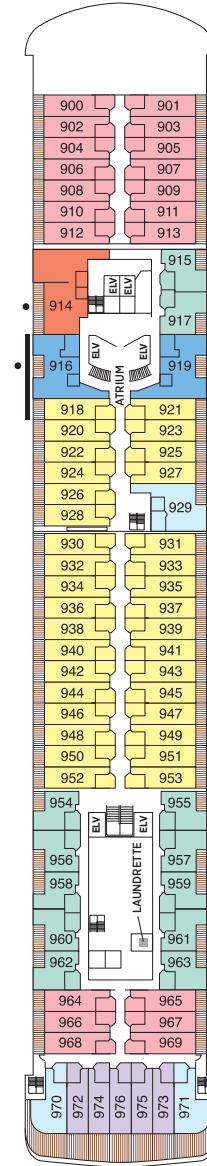

Seven Seas Voyager® DECK PLANS

- + 2-bedroom suite accommodates up to 6 guests (Up to one rollaway bed can be added to most suites, please inquire at time booking)
- ♿ Wheelchair accessible suites 761, 762, 859 and 860 have shower stall instead of bathtub
- Connecting suites
- Convertible sofa bed

- MS MASTER SUITE
- GS GRAND SUITE
- VS VOYAGER SUITE
- SS SEVEN SEAS SUITE
- A PENTHOUSE SUITE
- B PENTHOUSE SUITE
- C PENTHOUSE SUITE
- D CONCIERGE SUITE
- E CONCIERGE SUITE
- F SUPERIOR SUITE
- G DELUXE VERANDA SUITE
- H DELUXE VERANDA SUITE

OVERALL LENGTH... 670 ft.
BEAM (WIDTH)... 94.5 ft.
DRAFT... 23 ft.
SUITES... 349
GUESTS... 698
CREW... 455 International
GUEST DECKS... 9
GROSS TONNAGE... 42,363
CRUISING SPEED... 20 Knots
SHIP'S REGISTRY... Bahamas

CARD & CONFERENCE ROOM
THE CASINO
COMPASS ROSE
CONNOISSEUR CLUB
CONSTELLATION THEATER (LOWER)
VOYAGER LOUNGE

BOUTIQUE
CHARTREUSE
CLUB.COM
COFFEE CONNECTION
CONSTELLATION THEATER (UPPER)
CRUISE SALES
DESTINATION SERVICES
HORIZON LOUNGE
PRIME 7
RECEPTION & CONCIERGE

AEROBICS
BEAUTY SALON
FITNESS CENTER
LIBRARY
SERENE SPA & WELLNESS™

DECK 9

LA VERANDA
OBSERVATION LOUNGE
POOL BAR
POOL DECK
POOL GRILL
ICE CREAM BAR
SETTE MARI

GOLF NET
JOGGING TRACK
PADDLE TENNIS COURT
PUTTING GREEN
SHUFFLEBOARD
SPORTS DECK