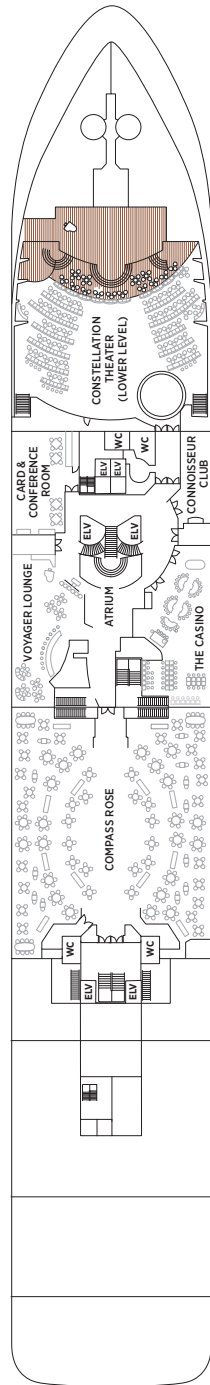

# Seven Seas Voyager® DECK PLANS

- + 2-bedroom suite accommodates up to 6 guests (Up to one rollaway bed can be added to most suites, please inquire at time booking)
- ♿ Wheelchair accessible suites 761, 762, 859 and 860 have shower stall instead of bathtub
- Connecting suites
- Convertible sofa bed

- MS MASTER SUITE
- GS GRAND SUITE
- VS VOYAGER SUITE
- SS SEVEN SEAS SUITE
- A PENTHOUSE SUITE
- B PENTHOUSE SUITE
- C PENTHOUSE SUITE
- D CONCIERGE SUITE
- E CONCIERGE SUITE
- F SUPERIOR SUITE
- G DELUXE VERANDA SUITE
- H DELUXE VERANDA SUITE

OVERALL LENGTH... 670 ft.  
 BEAM (WIDTH)... 94.5 ft.  
 DRAFT... 23 ft.  
 SUITES... 349  
 GUESTS... 698  
 CREW... 455 International  
 GUEST DECKS... 9  
 GROSS TONNAGE... 42,363  
 CRUISING SPEED... 20 Knots  
 SHIP'S REGISTRY... Bahamas

DECK 4

CARD & CONFERENCE ROOM  
 THE CASINO  
 COMPASS ROSE  
 CONNOISSEUR CLUB  
 CONSTELLATION THEATER (LOWER)  
 VOYAGER LOUNGE

DECK 5

BOUTIQUE  
 CHARTREUSE  
 CLUB.COM  
 COFFEE CONNECTION  
 CONSTELLATION THEATER (UPPER)  
 CRUISE SALES  
 DESTINATION SERVICES  
 HORIZON LOUNGE  
 PRIME 7  
 RECEPTION & CONCIERGE