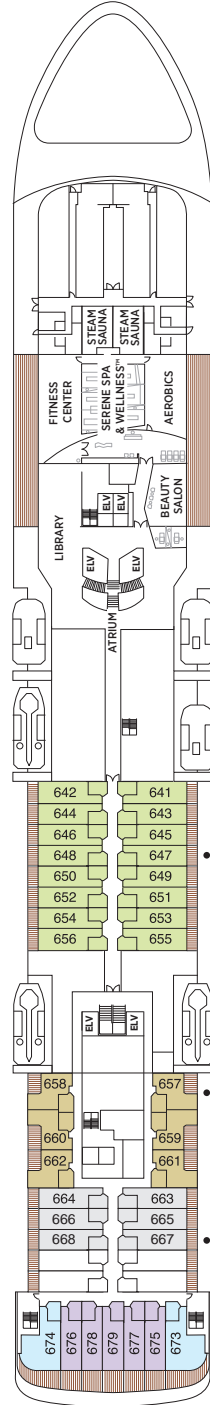

# Seven Seas Voyager® DECK PLANS

- + 2-bedroom suite accommodates up to 6 guests (Up to one rollaway bed can be added to most suites, please inquire at time booking)
- ♿ Wheelchair accessible suites 761, 762, 859 and 860 have shower stall instead of bathtub
- Connecting suites
- Convertible sofa bed

- MS MASTER SUITE
- GS GRAND SUITE
- VS VOYAGER SUITE
- SS SEVEN SEAS SUITE
- A PENTHOUSE SUITE
- B PENTHOUSE SUITE
- C PENTHOUSE SUITE
- D CONCIERGE SUITE
- E CONCIERGE SUITE
- F SUPERIOR SUITE
- G DELUXE VERANDA SUITE
- H DELUXE VERANDA SUITE

OVERALL LENGTH... 670 ft.  
 BEAM (WIDTH)... 94.5 ft.  
 DRAFT... 23 ft.  
 SUITES... 349  
 GUESTS... 698  
 CREW... 455 International  
 GUEST DECKS... 9  
 GROSS TONNAGE... 42,363  
 CRUISING SPEED... 20 Knots  
 SHIP'S REGISTRY... Bahamas

DECK 4

CARD & CONFERENCE ROOM  
 THE CASINO  
 COMPASS ROSE  
 CONNOISSEUR CLUB  
 CONSTELLATION THEATER (LOWER)  
 VOYAGER LOUNGE

DECK 5

BOUTIQUE  
 CHARTREUSE  
 CLUB.COM  
 COFFEE CONNECTION  
 CONSTELLATION THEATER (UPPER)  
 CRUISE SALES  
 DESTINATION SERVICES  
 HORIZON LOUNGE  
 PRIME 7  
 RECEPTION & CONCIERGE