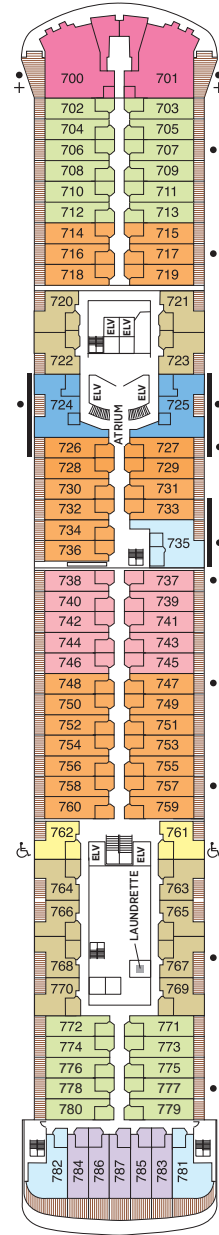

Seven Seas Voyager® DECK PLANS

- + 2-bedroom suite accommodates up to 6 guests (Up to one rollaway bed can be added to most suites, please inquire at time booking)
- ♿ Wheelchair accessible suites 761, 762, 859 and 860 have shower stall instead of bathtub
- Connecting suites
- Convertible sofa bed

- MS MASTER SUITE
- GS GRAND SUITE
- VS VOYAGER SUITE
- SS SEVEN SEAS SUITE
- A PENTHOUSE SUITE
- B PENTHOUSE SUITE
- C PENTHOUSE SUITE
- D CONCIERGE SUITE
- E CONCIERGE SUITE
- F SUPERIOR SUITE
- G DELUXE VERANDA SUITE
- H DELUXE VERANDA SUITE

OVERALL LENGTH... 670 ft.
BEAM (WIDTH)... 94.5 ft.
DRAFT... 23 ft.
SUITES... 349
GUESTS... 698
CREW... 455 International
GUEST DECKS... 9
GROSS TONNAGE... 42,363
CRUISING SPEED... 20 Knots
SHIP'S REGISTRY... Bahamas

CARD & CONFERENCE ROOM
THE CASINO
COMPASS ROSE
CONNOISSEUR CLUB
CONSTELLATION THEATER (LOWER)
VOYAGER LOUNGE

BOUTIQUE
CHARTREUSE
CLUB.COM
COFFEE CONNECTION
CONSTELLATION THEATER (UPPER)
CRUISE SALES
DESTINATION SERVICES
HORIZON LOUNGE
PRIME 7
RECEPTION & CONCIERGE

AEROBICS
BEAUTY SALON
FITNESS CENTER
LIBRARY
SERENE SPA & WELLNESS™

DECK 7

LA VERANDA
OBSERVATION LOUNGE
POOL BAR
POOL DECK
POOL GRILL
ICE CREAM BAR
SETTE MARI

GOLF NET
JOGGING TRACK
PADDLE TENNIS COURT
PUTTING GREEN
SHUFFLEBOARD
SPORTS DECK